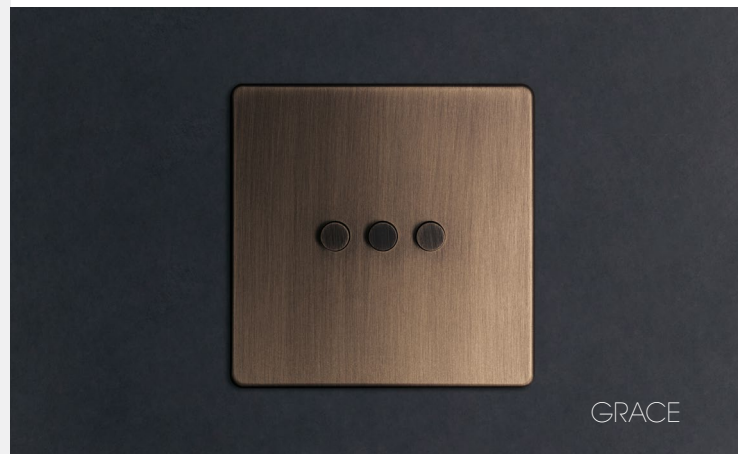

EDGES COLLECTION

Edges, the new line of switches and sockets, brings now the luxury and palace experience to the hand, combining extraordinary craftsmanship with pure design and rich tones, one of the Atelier Luxus trademarks. With its exquisite details, solid precious metal and unrivalled shaping, the quality is expressed in both aesthetic and feel.

Characteristics

- 4 mm solid brass plate
- Different sizes of format available:
  - STANDARD:
    - 84 x 84 mm
    - 84 x 155 mm
    - 84 x 226 mm
  - 3-4-6 MODULES:
    - 84 x 135 mm
    - 84 x 155 mm
    - 84 x 226 mm

The other formats are bespoke

- Non-visible screws
- Vertical or horizontal installation
- 1 to 6 Push-Buttons per box
- Customization of switch plates, buttons, levers, mechanisms, engravings and patinas
- LED indicator in option
- International standard sockets