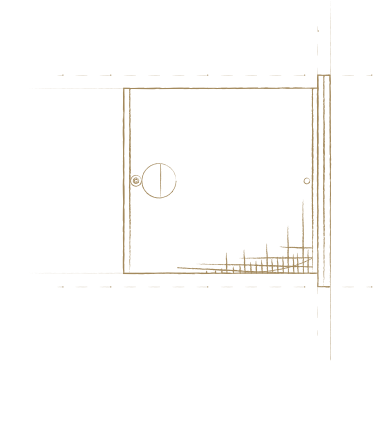

## Characteristics

- 4 mm solid brass plate
- Different sizes of format available:
  - STANDARD:
    - 84 x 84 mm
    - 84 x 155 mm
    - 84 x 226 mm
  - 3-4-6 MODULES:
    - 84 x 135 mm
    - 84 x 155 mm
    - 84 x 226 mm

## Characteristics

- 3 mm solid brass plate
- Different sizes of format available:
  - SINGLE: • 84 x 84 mm
  - DOUBLE: • 84 x 155 mm
  - NARROW: • 40 x 130 mm
  - ROUND: • Ø 84 mmThe other formats are bespoke
- Visible screws or no screws visible
- Vertical or horizontal installation
- Customization of levers, engravings and patinas

## Arm shapes

- Rigid (R)
- Flexible (F) 200 mm

## Characteristics

- 3 mm solid brass lid
- Different sizes of format available:
  - SINGLE  
115 x 115 x 98 mm  
(1x2 modules)
  - DOUBLE  
165 x 115 x 98 mm  
(2x2 modules)
  - TRIPLE  
279 x 138 x 115 mm  
(3x2 modules)
  - SEXTUPLE  
279 x 209 x 115 mm  
(6x2 modules)