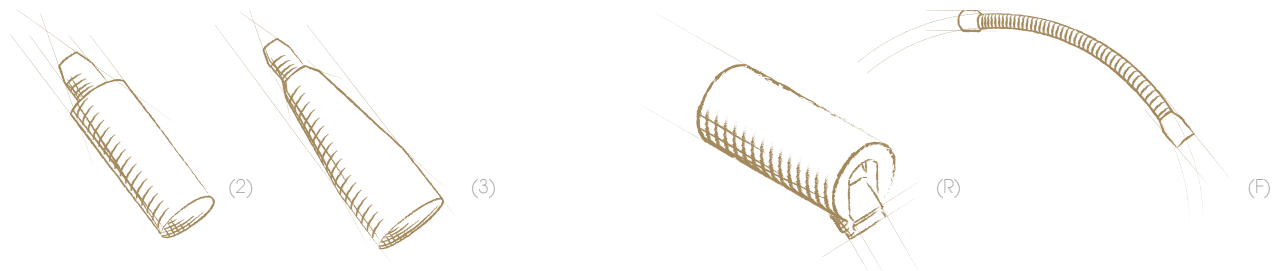

READING LIGHTS

The lighting solutions by Atelier Luxus. The design of this reading light has been developed to favor the continuity between the lines of the wall and the switch.

Characteristics

- 3 mm solid brass plate
- Different sizes of format available:
  - SINGLE: • 84 x 84 mm
  - DOUBLE: • 84 x 155 mm
  - NARROW: • 40 x 130 mm
  - ROUND: • Ø 84 mmThe other formats are bespoke
- Visible screws or no screws visible
- Vertical or horizontal installation
- Customization of levers, engravings and patinas

Head

- 100% Solid brass
- Identical finishings as the plates
- All head shapes can be openworked

Arm shapes

- Rigid (R)
- Flexible (F) 200 mm