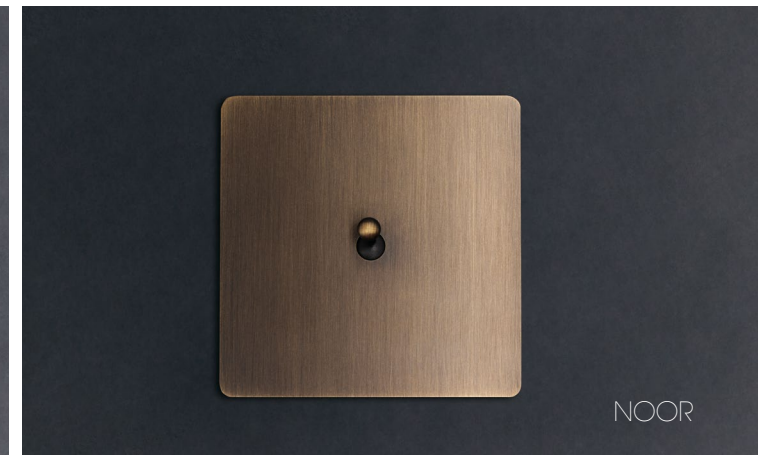

The other formats are bespoke

- Non-visible screws
- Vertical or horizontal installation
- 1 to 6 Push-Buttons per box
- Customization of switch plates, buttons, levers, mechanisms, engravings and patinas
- LED indicator in option
- International standard sockets

**FACET**  
Straight Edges  
Contemporary Design

**REGENT**  
Rounded edges  
Organic design

**GRACE**  
Curved edges  
Distinguished design

**NOOR**  
Beveled edges  
Classic design

**TIARA**  
Stepped edges  
Art Deco