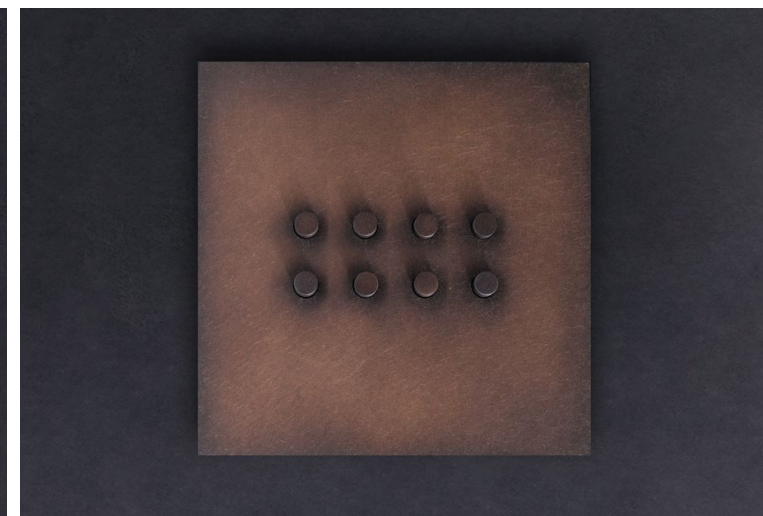

DESIGNER COLLECTION

DoT Faceplates

By Bruno Erpicum, architect.

The elegance and discretion of the DoT buttons combined with a brass face-plate.

Characteristics

- 4 mm solid brass plates
- Different sizes available:
  STANDARD: • 84 x 84 mm
  The other formats are bespoke
- Non-visible screws
- Machined solid brass buttons
  Ø 5 mm
- Other patinas available on demand
- Up to 8 push-buttons