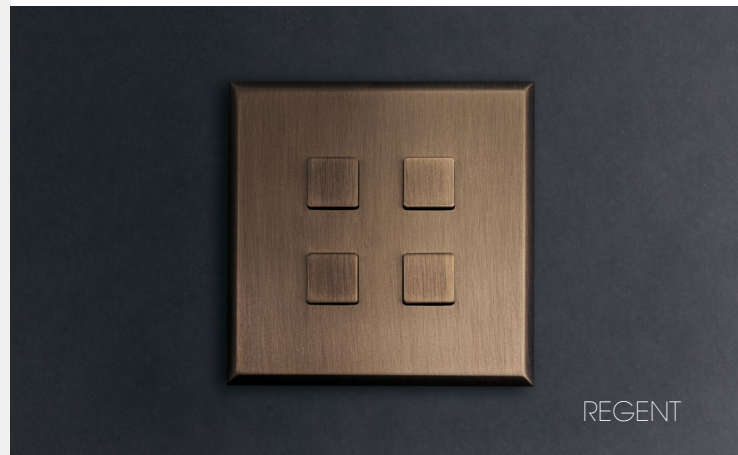

EDGES COLLECTION

Edges, the new line of switches and sockets, brings now the luxury and palace experience to the hand, combining extraordinary craftsmanship with pure design and rich tones, one of the Atelier Luxus trademarks. With its exquisite details, solid precious metal and unrivalled shaping, the quality is expressed in both aesthetic and feel.

Characteristics

- 4 mm solid brass plate
- Different sizes of format available:
  - STANDARD:
    - 84 x 84 mm
    - 84 x 155 mm
    - 84 x 226 mm
  - 3-4-6 MODULES:
    - 84 x 135 mm
    - 84 x 155 mm
    - 84 x 226 mm

The other formats are bespoke

- Non-visible screws
- Vertical or horizontal installation
- 1 to 6 Push-Buttons per box
- Customization of switch plates, buttons, levers, mechanisms, engravings and patinas
- LED indicator in option
- International standard sockets