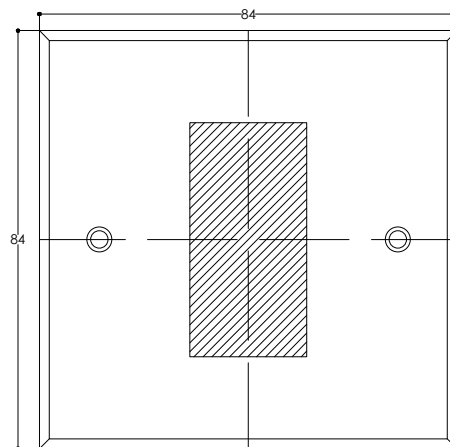

Face for 1 Module Face pour 1 Module	
RANGE GAMME	HOPE
DIMENSION	84 x 84 MM
CUTOUT DECOUPE	1 MODULE
REF	F12-101-XX
MONTING MONTAGE	HORIZONTAL
PATINA PATINE	

" *Savoir Faire* "

Manufactured in solid brass to withstand the test of time and made from materials of exceptional quality, each product "Atelier Luxus" benefits from the know-how of expert goldsmiths. These unique pieces present finishings of unmatched finesse and richness of tones.

Fabriquée en laiton massif pour résister à l'épreuve du temps et faite à partir de matériaux de qualité exceptionnelle, chaque produit "Atelier Luxus" tire bénéfice du savoir-faire de nos orfèvres. Ces pièces uniques reçoivent des patines d'une finesse et d'une richesse de tons inégalés.

FACEPLATE DIMENSION / DIMENSION DE LA FACE