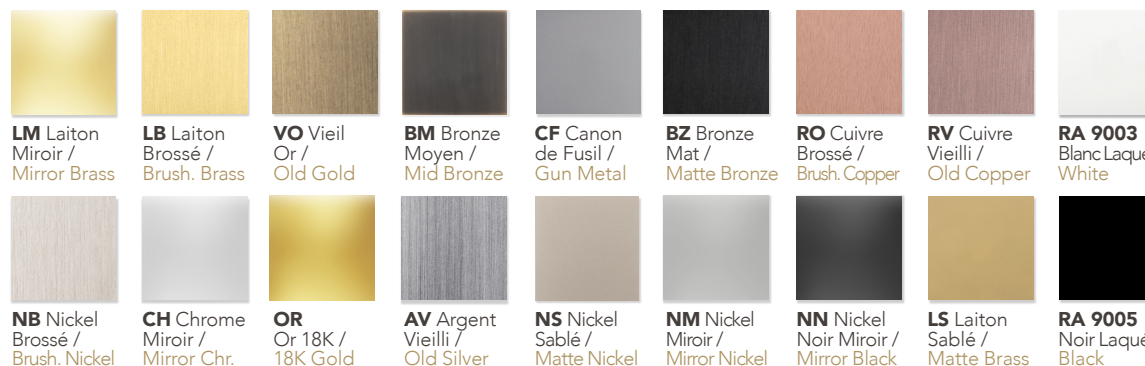

PATINAS / PATINES