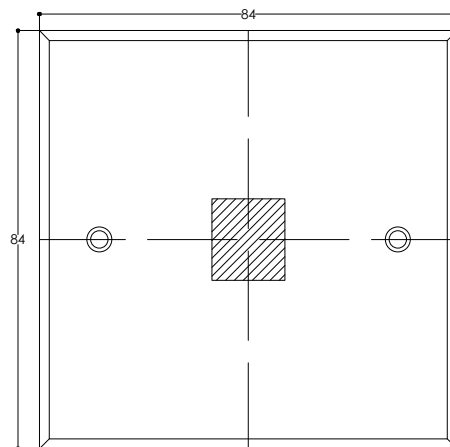

Face for 1 HDMI/USB Face pour 1 HDMI/USB	
RANGE GAMME	HOPE
DIMENSION	84 x 84 MM
CUTOUT DECOUPE	RJ .
REF	F12-140-XX
MONTING MONTAGE	HORIZONTAL
PATINA PATINE	

" *Savoir Faire* "

Manufactured in solid brass to withstand the test of time and made from materials of exceptional quality, each product "Atelier Luxus" benefits from the know-how of expert goldsmiths. These unique pieces present finishings of unmatched finesse and richness of tones.

Fabriquée en laiton massif pour résister à l'épreuve du temps et faite à partir de matériaux de qualité exceptionnelle, chaque produit "Atelier Luxus" tire bénéfice du savoir-faire de nos orfèvres. Ces pièces uniques reçoivent des patines d'une finesse et d'une richesse de tons inégalés.

FACEPLATE DIMENSION / DIMENSION DE LA FACE