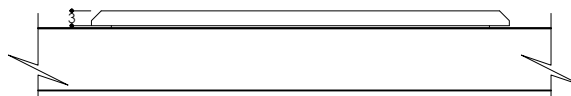

FACEPLATE ELEVATION / ÉLÉVATION DE LA FACE